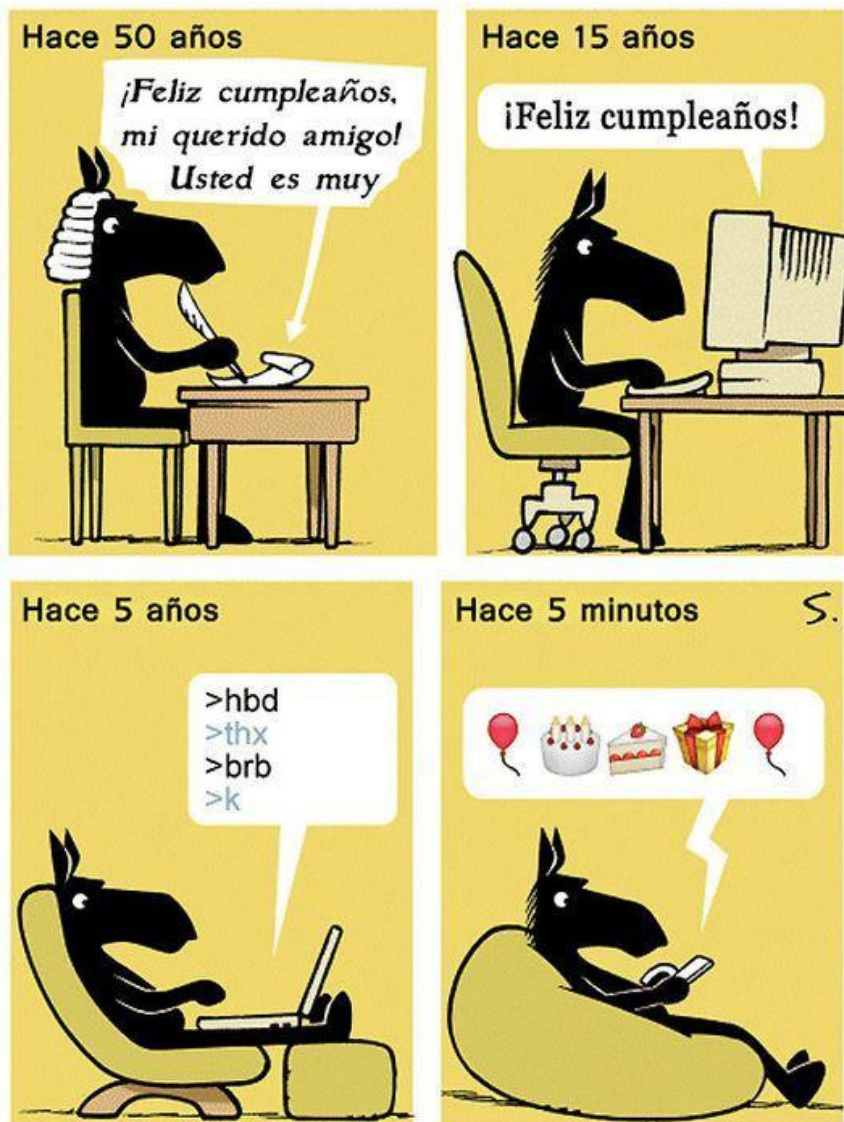

02 EL MEME DE LA SEMANA

El meme de esta semana lo he encontrado en Pinterest.com.
(I found this week's meme on Pinterest.com.)

(2)

Hace 50 años...
50 years ago...

¡Feliz cumpleaños!
Happy Birthday!

Mi querido amigo.
My dear friend.

Usted es muy...
You are very...

La comunicación antes y ahora. ¿Qué piensas sobre este tema? ¿Crees que este meme representa la situación actual?

Communication then and now. What do you think about this topic? Do you think this meme represents the current situation?

Note: Hace + periodo de tiempo
Note: Period of time + ago

CRÉDITOS Y REFERENCIAS:

- Imágenes gracias a Canva.com

• (2) Fuente: (749) Pinterest